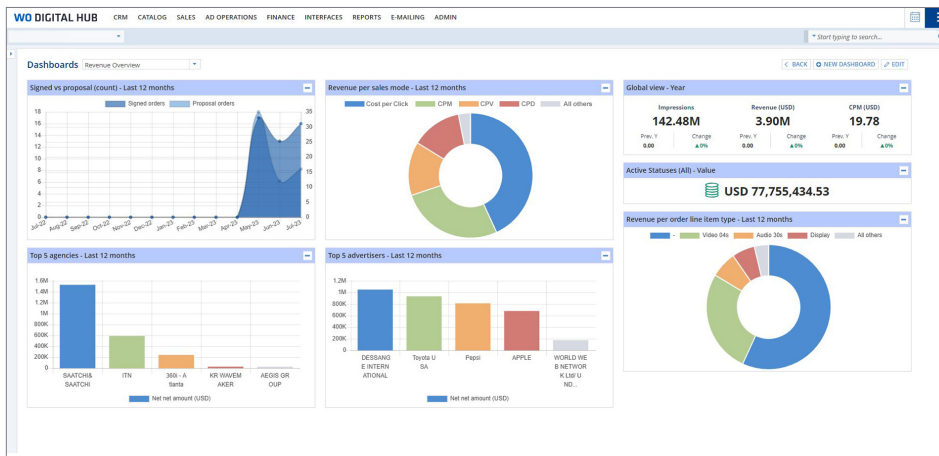

## Robust integrations

Increase efficiency and drive revenue growth with a portfolio of integrations.

- Ad servers: display, mobile, video, audio
- CRM systems
- Third-party delivery systems
- Inventory, forecast, and analytics systems
- Audience measurement providers (Nielsen, Comscore, and more)
- Data platforms
- Programmatic platforms
- Financial systems

## Customizable dashboards

Equip your teams with the tools they need to optimize business with timely and powerful data.

Sample dashboards: