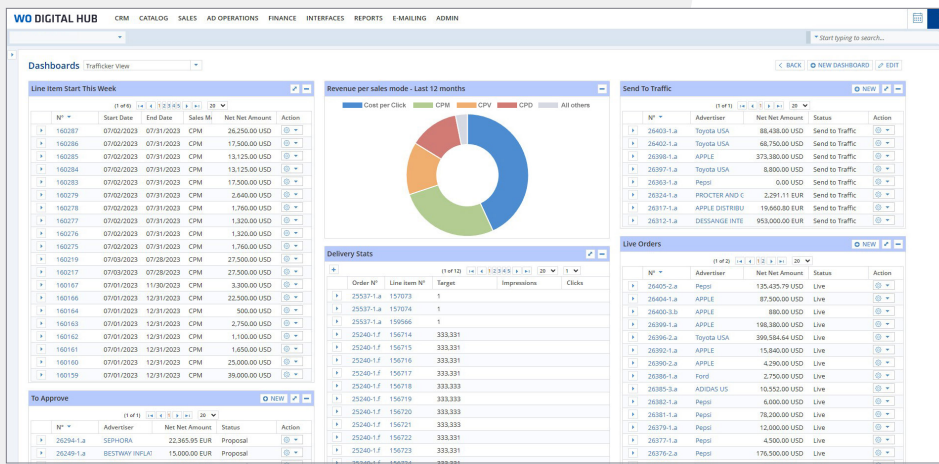

Trafficker View

Quick snapshot for traffickers to monitor which campaigns will be starting soon, which orders may have an issue recording performance, and orders that are currently running.