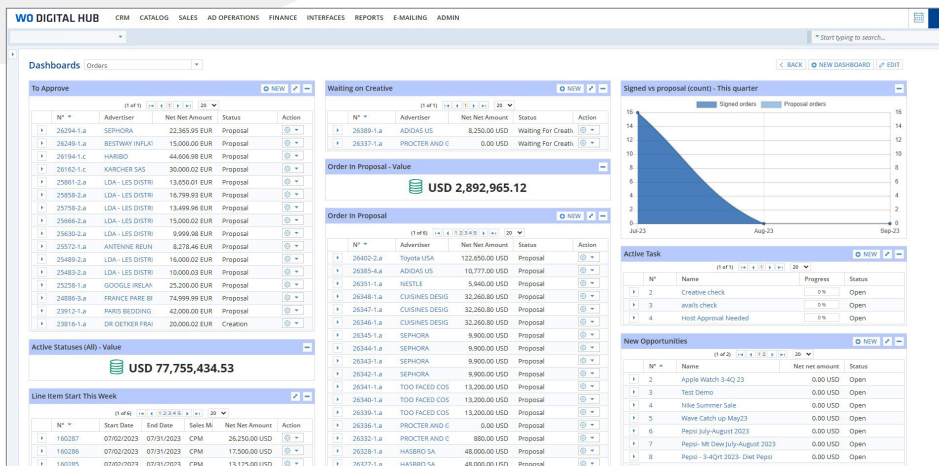

Orders

Single view of orders and opportunities for media planners and sales representatives, including where orders are in the approval pipeline and incoming opportunities that will need orders built out.

Order #	Line Item #	Trafficking #	Name	Website	Webpage	Adset	Target	Advertiser	Start date	End date	Total volume	Qty name	Synch	Action
26373-1-a	160115		Wolves Among Us Podcast Audio 30s - Megaphone M	Wolves Among Us	Podcast	Audio 30s - Megaphone Midrol		Megaphone	07/01/2023	11/30/2023	30,000	0.00 USD	Open	
			Total Trafficking volume:								-			
26373-1-a	160116		WFAN-FM Streaming Audio 30s - Ampervave Midrol	WFAN-FM	Streaming	Audio 30s - Ampervave Midrol		Ampervave	07/01/2023	11/30/2023	60,000	0.00 USD	Open	
			Total Trafficking volume:								-			
26376-2-a	160121		Adwive AE Audio 30s - Adwive Midrol - Adwive 30s	Adwive	AE	Audio 30s - Adwive Midrol - A		Adwive	07/01/2023	11/30/2023	10,000	0.00 USD	Open	
			Total Trafficking volume:								-			
26376-2-a	160122		Wolves Among Us Podcast Audio 30s - Megaphone M	Wolves Among Us	Podcast	Audio 30s - Megaphone Midrol		Megaphone	07/01/2023	11/30/2023	30,000	0.00 USD	Open	
			Total Trafficking volume:								-			
26376-2-a	160123		WFAN-FM Streaming Audio 30s - Ampervave Midrol	WFAN-FM	Streaming	Audio 30s - Ampervave Midrol		Ampervave	07/01/2023	11/30/2023	60,000	0.00 USD	Open	
			Total Trafficking volume:								-			
26276-2-a	160125		WECT Cape Fear Weekend Banner 120x600 468x60	WECT	Cape Fear Weekend	Banner 120x600 468x60		Google Ad Manager1	07/01/2023	11/30/2023	1,000,000	0.00 USD	Open	
			Total Trafficking volume:								-			
26377-1-a	160126		WECT Cape Fear Weekend Banner 120x600 468x60	WECT	Cape Fear Weekend	Banner 120x600 468x60		Google Ad Manager1	07/01/2023	11/30/2023	100,000	0.00 USD	Open	
			Total Trafficking volume:								-			
26377-1-a	160127		WECT Cape Fear Weekend Banner 120x600 468x60	WECT	Cape Fear Weekend	Banner 120x600 468x60		Google Ad Manager1	07/01/2023	11/30/2023	100,000	0.00 USD	Open	
			Total Trafficking volume:								-			
26377-1-a	160129		Adwive AE Audio 30s - Adwive Midrol - Adwive 30s	Adwive	AE	Audio 30s - Adwive Midrol - A		Adwive	07/01/2023	11/30/2023	10,000	0.00 USD	Open	
			Total Trafficking volume:								-			
26377-1-a	160130		Wolves Among Us Podcast Audio 30s - Megaphone M	Wolves Among Us	Podcast	Audio 30s - Megaphone Midrol		Megaphone	07/01/2023	11/30/2023	30,000	0.00 USD	Open	
			Total Trafficking volume:								-			
26377-1-a	160131		WFAN-FM Streaming Audio 30s - Ampervave Midrol	WFAN-FM	Streaming	Audio 30s - Ampervave Midrol		Ampervave	07/01/2023	11/30/2023	60,000	0.00 USD	Open	
			Total Trafficking volume:								-			
26376-2-a	160144		KWCH Sports Banner 120x600 468x60	KWCH	Sports	Banner 120x600 468x60		Google Ad Manager1	07/01/2023	11/30/2023	4,500,000	0.00 USD	Open	
			Total Trafficking volume:								-			
26376-2-a	160145		WECT Sports Banner 120x600 468x60	WECT	Sports	Banner 120x600 468x60		Google Ad Manager1	07/01/2023	11/30/2023	3,000,000	0.00 USD	Open	
			Total Trafficking volume:								-			

Trafficking Screen

Single screen for traffickers to see which line items need to be pushed to an ad server.